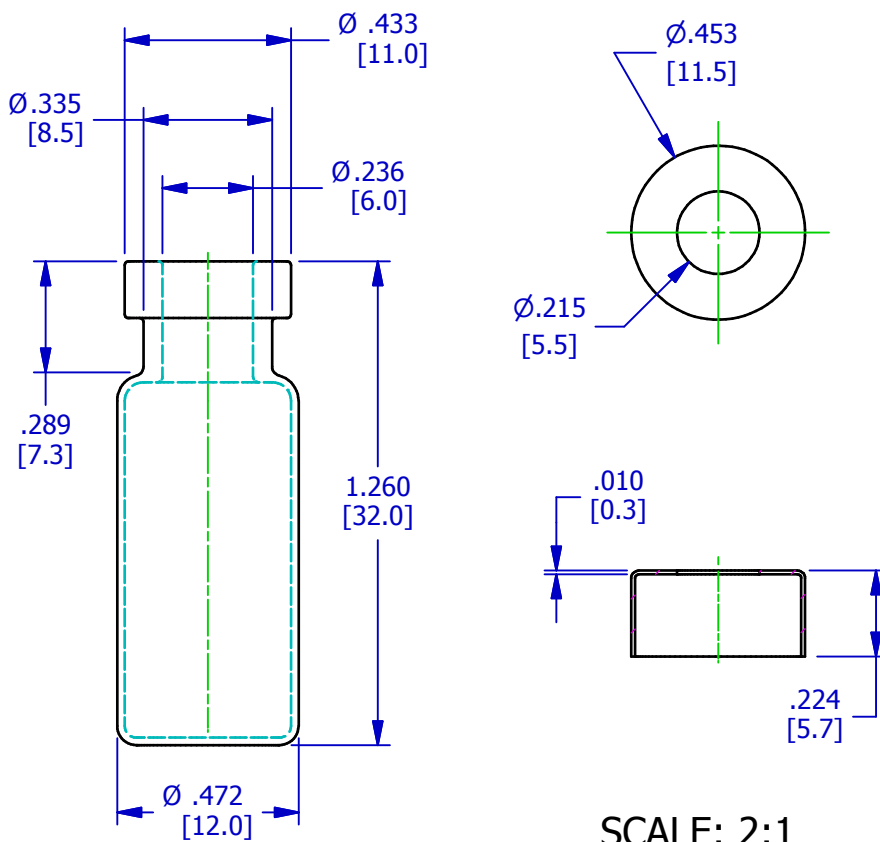

PRODUCT DETAIL

11mm CRIMP AUTOSAMPLER VIALS AND CAPS

AVAILABLE SEPTA:

- .040" (1mm) RED-WHITE SILICONE SEPTA, PRE-SLIT AVAILABLE
- .040" (1mm) NT SERIES, LOW BLEED SILICONE SEPTA, PRE-SLIT AVAILABLE
- .040" (1mm) NR SERIES, NATURAL RUBBER SEPTA
- .040" (1mm) BR SERIES, BUTYL RUBBER SEPTA