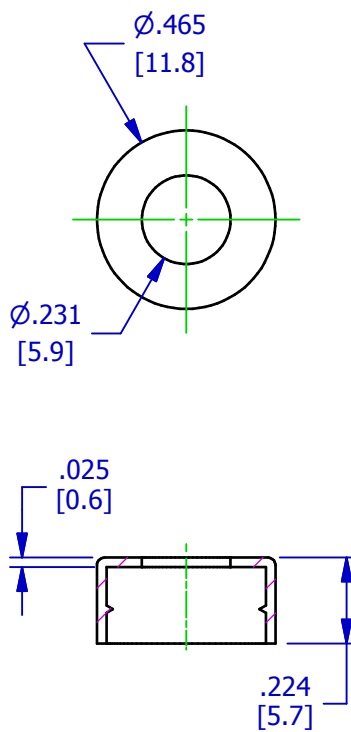

PRODUCT DETAIL

11mm SNAP AUTOSAMPLER VIALS AND CAPS

AVAILABLE SEPTA:

- .040" (1mm) RED-WHITE SILICONE SEPTA, PRE-SLIT AVAILABLE
- .040" (1mm) NT SERIES, LOW BLEED SILICONE SEPTA, PRE-SLIT AVAILABLE
- .040" (1mm) NR SERIES, NATURAL RUBBER SEPTA
- .040" (1mm) BR SERIES, BUTYL RUBBER SEPTA

SCALE: 2:1

"This design is the property of Pawling Engineered Products and is submitted in confidence. All rights reserved. Copying or imitation expressly prohibited. All or portions of this design may be subject to proprietary rights. This drawing is for reference only. Dimensions subject to change without prior notice."