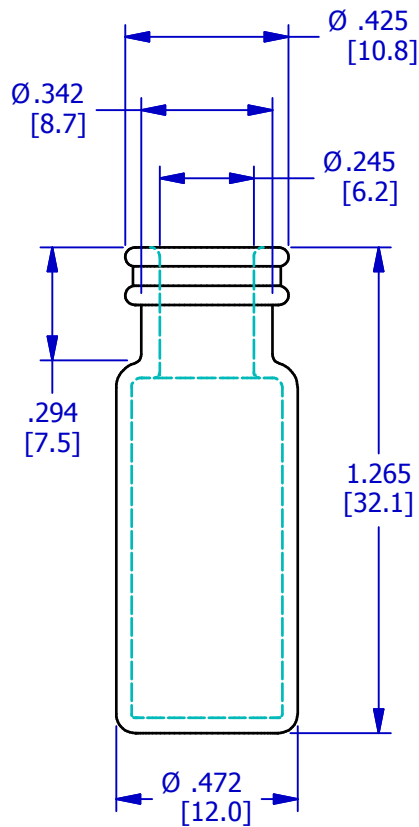

PRODUCT DETAIL

11mm SNAP AUTOSAMPLER VIALS AND CAPS

AVAILABLE SEPTA:

- .040" (1mm) RED-WHITE SILICONE SEPTA, PRE-SLIT AVAILABLE
- .040" (1mm) NT SERIES, LOW BLEED SILICONE SEPTA, PRE-SLIT AVAILABLE
- .040" (1mm) NR SERIES, NATURAL RUBBER SEPTA
- .040" (1mm) BR SERIES, BUTYL RUBBER SEPTA

SCALE: 2:1

"This design is the property of Pawling Engineered Products and is submitted in confidence. All rights reserved. Copying or imitation expressly prohibited. All or portions of this design may be subject to proprietary rights. This drawing is for reference only. Dimensions subject to change without prior notice."