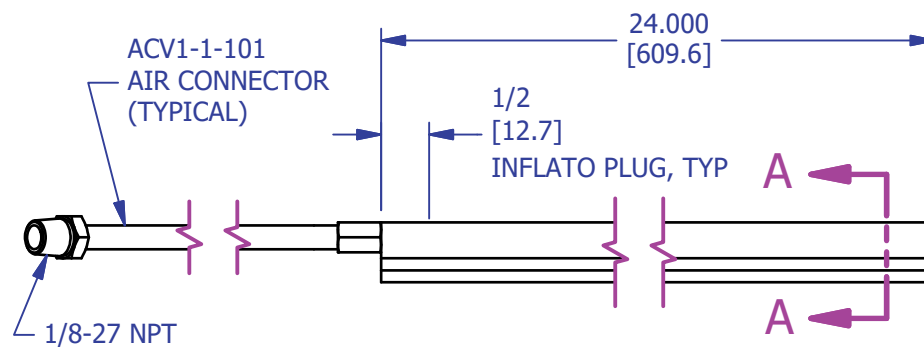

## Q580E-7171-24

FABRIC REINFORCED  
PNEUMA-CEL BLADDER

This design is the property of Pawling Engineered Products and is submitted in confidence. All rights reserved. Copying or imitation expressly prohibited. All or portions of this design may be subject to proprietary rights. This drawing is for reference only. Dimensions subject to change without prior notice.