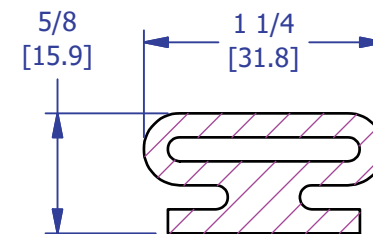

## Q580E-7171-24

FABRIC REINFORCED  
PNEUMA-CEL BLADDER

This design is the property of Pawling Engineered Products and is submitted in confidence. All rights reserved. Copying or imitation expressly prohibited. All or portions of this design may be subject to proprietary rights. This drawing is for reference only. Dimensions subject to change without prior notice.