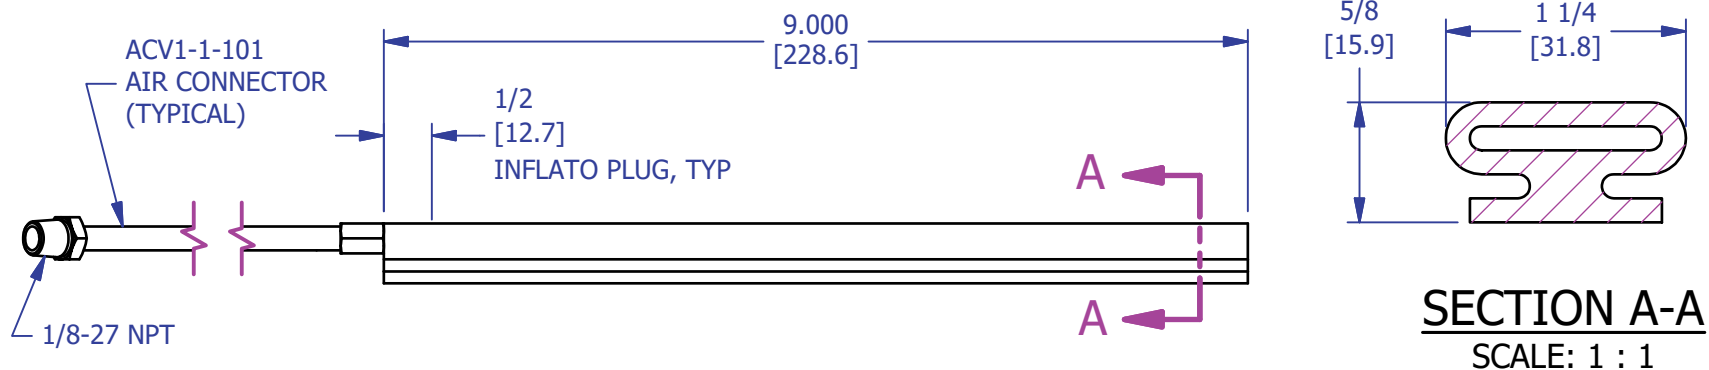

Q580E-7171-9

FABRIC REINFORCED
PNEUMA-CEL BLADDER

This design is the property of Pawling Engineered Products and is submitted in confidence. All rights reserved. Copying or imitation expressly prohibited. All or portions of this design may be subject to proprietary rights. This drawing is for reference only. Dimensions subject to change without prior notice.