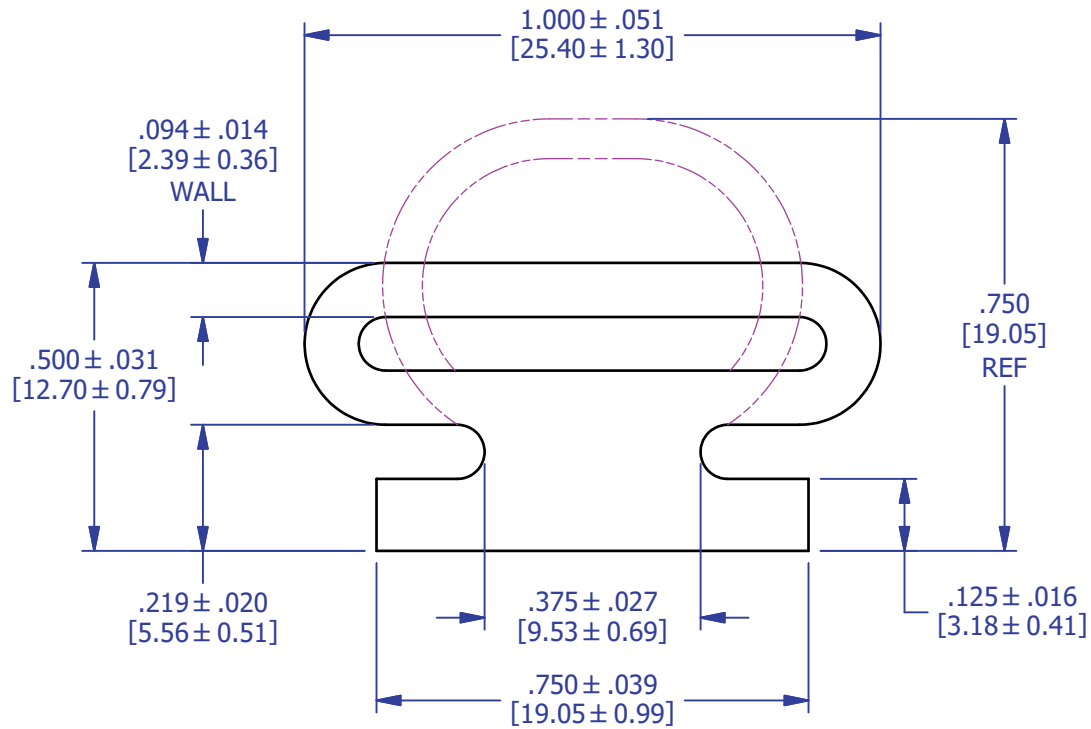

PRS978/Q978

FULL SIZE

SCALE 3 : 1

This design is the property of Pawling Engineered Products and is submitted in confidence. All rights reserved. Copying or imitation expressly prohibited. All or portions of this design may be subject to proprietary rights. This drawing is for reference only. Dimensions subject to change without prior notice.